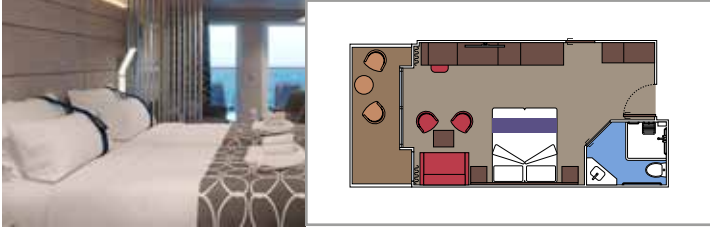

The images are representative only. Size, layout and furniture may vary (within the same cabin category).

INCLUDED FACILITIES

- Luxury suites with premium interiors
- Some Suites have balcony with private whirlpool
- Spacious wardrobe
- Comfortable double bed or single beds (on request)
- Bathroom with large shower and/or bathtub
- Interactive TV, telephone, safe, minibar and air conditioning
- Wifi connection included

 Cabin size (m²)

 Balcony size (m²)

 Deck location

 Accommodating up to

BALCONY

INCLUDED FACILITIES

- Some cabins have balcony overlooking the Promenade
- Some cabins have partial view
- Sitting area with sofa
- Wardrobe
- Comfortable double bed which can be converted in two single beds (on request)
- Bathroom with shower and hairdryer
- Interactive TV, telephone, safe, minibar and air conditioning
- Wifi connection available (for a fee)

 ≈10
  11-19
  1

The images are representative only. Size, layout and furniture may vary (within the same cabin category).

 Cabin size (m²)

 Balcony size (m²)

 Deck location

 Accommodating up to

FACILITIES FOR GUESTS WITH DISABILITIES OR REDUCED MOBILITY

MSC YACHT CLUB DELUXE SUITE FOR GUESTS WITH DISABILITIES OR REDUCED MOBILITY

MSC YACHT CLUB

Available in:

- › **MSC Yacht Club Deluxe Suite (YC1)**
cabin size 25m²; balcony size 5m²; deck 18

SUITE

Available in: