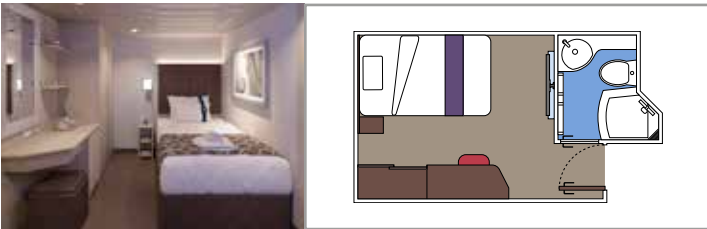

STUDIO INTERIOR

IS

≈10
11-19
1

The images are representative only. Size, layout and furniture may vary (within the same cabin category).

Cabin size (m²)

Balcony size (m²)

Deck location

Accommodating up to