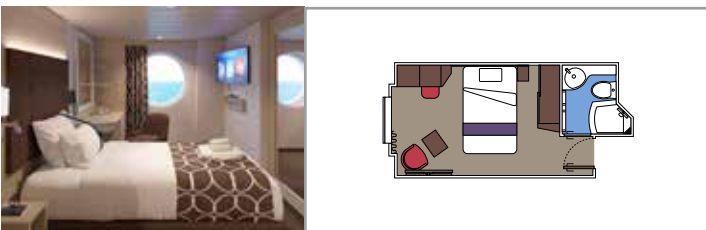

The images are representative only. Size, layout and furniture may vary (within the same cabin category).

INCLUDED FACILITIES

- Luxury suites with premium interiors
- Some Suites have balcony with private whirlpool
- Spacious wardrobe
- Comfortable double bed or single beds (on request)
- Bathroom with large shower and/or bathtub
- Interactive TV, telephone, safe, minibar and air conditioning
- Wifi connection included

 Cabin size (m²)

 Balcony size (m²)

 Deck location

 Accommodating up to

BALCONY

INCLUDED FACILITIES

- Some cabins have balcony overlooking the Promenade
- Some cabins have partial view
- Sitting area with sofa
- Wardrobe
- Comfortable double bed which can be converted in two single beds (on request)
- Bathroom with shower and hairdryer
- Interactive TV, telephone, safe, minibar and air conditioning
- Wifi connection available (for a fee)

 Balcony size (m²)

 Deck location

 Accommodating up to

OCEAN VIEW

INCLUDED FACILITIES

- Window with sea view
- Comfortable double bed or single beds (on request)
- Bathroom with shower and hairdryer
- Interactive TV, telephone, safe, minibar and air conditioning
- Wifi connection available (for a fee)

 ≈16
  10-12
  4

DELUXE OCEAN VIEW

OR1

 ≈15-16
  5-9
  4

STUDIO OCEAN VIEW

OS

 ≈12
  5-14
  1

The images are representative only. Size, layout and furniture may vary (within the same cabin category).