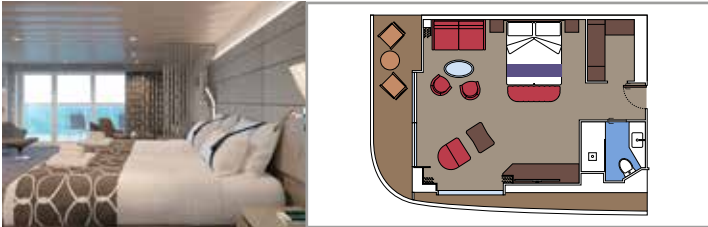

- Some Suites have balcony with private whirlpool
- Some Suites have balcony overlooking the Promenade
- Some Suites have sitting area with double sofa bed
- Spacious wardrobe
- Comfortable double bed or single beds (on request)
- Bathroom with shower or bathtub and hairdryer
- Interactive TV, telephone, safe, minibar and air conditioning
- Wifi connection available (for a fee)

GRAND SUITE AUREA WITH TERRACE AND WHIRLPOOL SXJ

SXJ

 ≈35
  ≈37-46
  15-16
  4

- › Large balcony with private whirlpool bath
- › Sitting area with double sofa bed

GRAND SUITE AUREA WITH TERRACE SXT

SXT

 ≈35
  ≈25-35
  11-14
  4

- › Premium balcony
- › Sitting area with double sofa bed

GRAND SUITE AUREA SX

SX

 ≈35
  ≈8-9
  9-10
  4

- › Balcony
- › Sitting area with double sofa bed

PREMIUM SUITE AUREA SL1

SL1

 ≈25
  ≈4
  12-14
  6