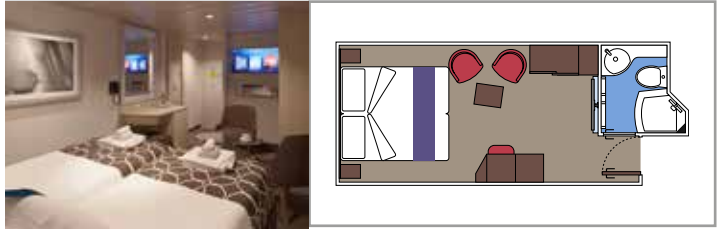

DELUXE INTERIOR

IR1

≈15
5-14
4