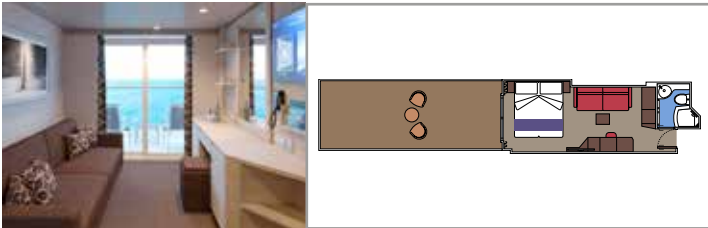

JUNIOR SUITE AUREA SM

SM

≈17
≈13-17
9
4

- › Sundeck