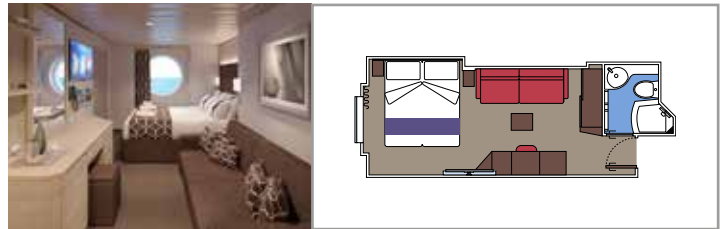

The images are representative only. Size, layout and furniture may vary (within the same cabin category).

INCLUDED FACILITIES

- Luxury suites with premium interiors
- Some Suites have balcony with private whirlpool
- Spacious wardrobe
- Comfortable double bed or single beds (on request)
- Bathroom with large shower and/or bathtub
- Interactive TV, telephone, safe, minibar and air conditioning
- Wifi connection included

 Cabin size (m²)

 Balcony size (m²)

 Deck location

 Accommodating up to

BALCONY

INCLUDED FACILITIES

- Some cabins have balcony overlooking the Promenade
- Some cabins have partial view
- Sitting area with sofa
- Wardrobe
- Comfortable double bed which can be converted in two single beds (on request)
- Bathroom with shower and hairdryer
- Interactive TV, telephone, safe, minibar and air conditioning
- Wifi connection available (for a fee)

 Balcony size (m²)

 Deck location

 Accommodating up to

OCEAN VIEW

INCLUDED FACILITIES

- Window with sea view
- Comfortable double bed or single beds (on request)
- Bathroom with shower and hairdryer
- Interactive TV, telephone, safe, minibar and air conditioning
- Wifi connection available (for a fee)

 ≈16
  10-12
  4

DELUXE OCEAN VIEW

OR1

 ≈15-16
  5-9
  4

STUDIO OCEAN VIEW

OS

 ≈12
  5-14
  1

The images are representative only. Size, layout and furniture may vary (within the same cabin category).