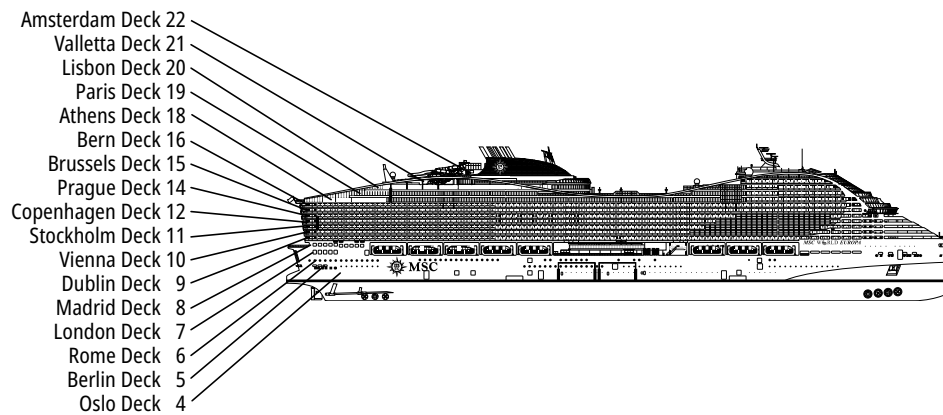

TECHNICAL CHARACTERISTICS OF THE SHIP

LA PLAGE

TECHNICAL CHARACTERISTICS OF THE SHIP	
GROSS TONNAGE	205.700
LENGTH / BEAM / HEIGHT	333,3 m / 47 m / 68 m
SURFACE AREA	38.400 m ² public areas
PUBLIC AREA RATIO	5,68 m ² per guest
DECKS	21, included 16 for guests
LIFTS	39, included 23 for guests (included 4 Panoramic Lifts)
VOLTAGE (IN CABIN)	230/110 volts
MAXIMUM SPEED	22,7 knots
STABILIZERS	Stabilised with 2 fins
NUMBER OF GUESTS	6.762
NUMBER OF CABINS	2.626, included 66 for guests with disabilities or reduced mobility
CREW MEMBERS	2.138
POOLS	7, included 1 with sliding roof and 1 for the MSC Yacht Club
WHIRLPOOLS	13 whirlpool baths included 1 for the MSC Yacht Club
ENVIRONMENTAL TECHNOLOGY	The first ship in the MSC Cruises fleet powered by Liquefied Natural Gas (LNG), one of the world's cleanest marine fuels at scale