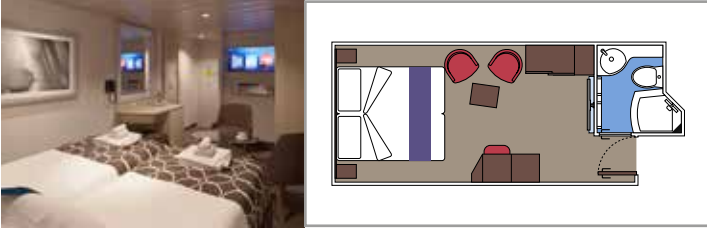

INTERIOR

INCLUDED FACILITIES

- Wardrobe
- Comfortable double bed which can be converted in two single beds (on request)
- Pullman beds for the 4 guests cabins
- Bathroom with shower and hairdryer
- Interactive TV, telephone, safe, minibar and air conditioning
- Wifi connection available (for a fee)

DELUXE INTERIOR

IR2

≈15
15-21
4