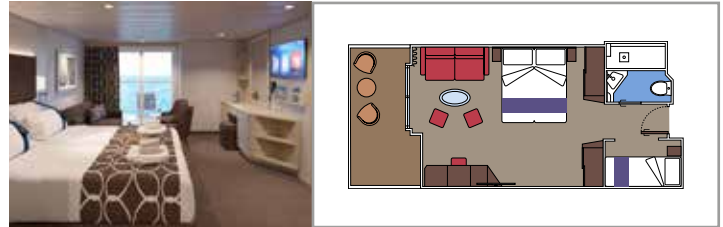

The images are representative only. Size, layout and furniture may vary (within the same cabin category).

INCLUDED FACILITIES

- Luxury suites with premium interiors
- Some Suites have balcony with private whirlpool
- Spacious wardrobe
- Comfortable double bed or single beds (on request)
- Bathroom with large shower and/or bathtub
- Interactive TV, telephone, safe, minibar and air conditioning
- Wifi connection included

- Some Suites have balcony with private whirlpool
- Some Suites have balcony overlooking the Promenade
- Some Suites have sitting area with double sofa bed
- Spacious wardrobe
- Comfortable double bed or single beds (on request)
- Bathroom with shower or bathtub and hairdryer
- Interactive TV, telephone, safe, minibar and air conditioning
- Wifi connection available (for a fee)

- › Premium balcony
- › Sitting area with double sofa bed

GRAND SUITE AUREA SX

SX

 ≈35
  ≈8-9
  9-10
  4

- › Balcony
- › Sitting area with double sofa bed

PREMIUM SUITE AUREA SL1

SL1

 ≈25
  ≈4
  12-14
  6

 Cabin size (m²)

 Balcony size (m²)

 Deck location

 Accommodating up to

BALCONY

INCLUDED FACILITIES

- Some cabins have balcony overlooking the Promenade
- Some cabins have partial view
- Sitting area with sofa
- Wardrobe
- Comfortable double bed which can be converted in two single beds (on request)
- Bathroom with shower and hairdryer
- Interactive TV, telephone, safe, minibar and air conditioning
- Wifi connection available (for a fee)