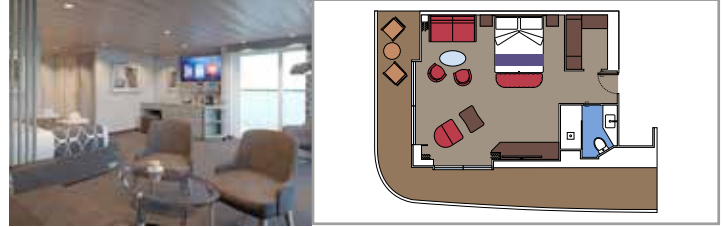

- Some Suites have balcony with private whirlpool
- Some Suites have balcony overlooking the Promenade
- Some Suites have sitting area with double sofa bed
- Spacious wardrobe
- Comfortable double bed or single beds (on request)
- Bathroom with shower or bathtub and hairdryer
- Interactive TV, telephone, safe, minibar and air conditioning
- Wifi connection available (for a fee)

GRAND SUITE AUREA WITH TERRACE AND WHIRLPOOL SXJ

SXJ

 ≈35
  ≈37-46
  15-16
  4

- › Large balcony with private whirlpool bath
- › Sitting area with double sofa bed

GRAND SUITE AUREA WITH TERRACE SXT

SXT

 ≈35
  ≈25-35
  11-14
  4

- › Premium balcony
- › Sitting area with double sofa bed

GRAND SUITE AUREA SX

SX

 ≈35
  ≈8-9
  9-10
  4

- › Balcony
- › Sitting area with double sofa bed

PREMIUM SUITE AUREA SL1

SL1

 ≈25
  ≈4
  12-14
  6