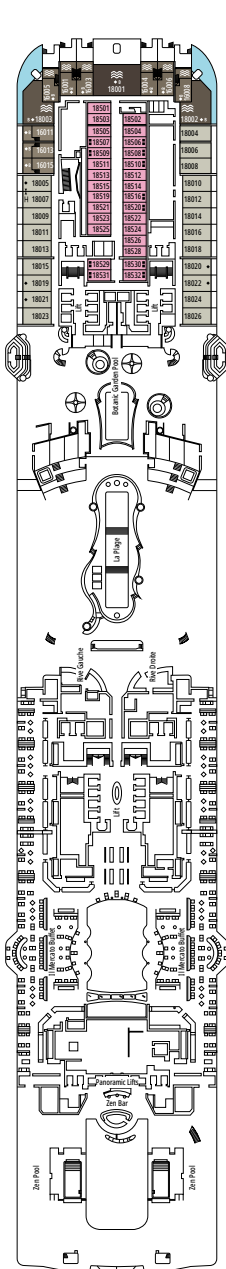

DECK 16
BERN

DECK 18
ATHENS

DECK 21
VALLETTA

DECK 22
AMSTERDAM