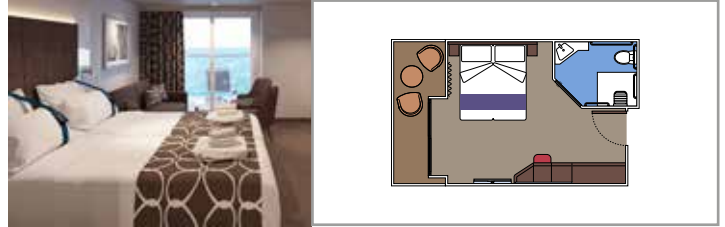

The images are representative only. Size, layout and furniture may vary (within the same cabin category).

INCLUDED FACILITIES

- Luxury suites with premium interiors
- Some Suites have balcony with private whirlpool
- Spacious wardrobe
- Comfortable double bed or single beds (on request)
- Bathroom with large shower and/or bathtub
- Interactive TV, telephone, safe, minibar and air conditioning
- Wifi connection included

 Cabin size (m²)

 Balcony size (m²)

 Deck location

 Accommodating up to

BALCONY

INCLUDED FACILITIES

- Some cabins have balcony overlooking the Promenade
- Some cabins have partial view
- Sitting area with sofa
- Wardrobe
- Comfortable double bed which can be converted in two single beds (on request)
- Bathroom with shower and hairdryer
- Interactive TV, telephone, safe, minibar and air conditioning
- Wifi connection available (for a fee)

 Balcony size (m²)

 Deck location

 Accommodating up to

OCEAN VIEW

INCLUDED FACILITIES

- Window with sea view
- Comfortable double bed or single beds (on request)
- Bathroom with shower and hairdryer
- Interactive TV, telephone, safe, minibar and air conditioning
- Wifi connection available (for a fee)

MSC YACHT CLUB DELUXE SUITE FOR GUESTS WITH DISABILITIES OR REDUCED MOBILITY

MSC YACHT CLUB

Available in:

- › **MSC Yacht Club Deluxe Suite (YC1)**
cabin size 25m²; balcony size 5m²; deck 18

SUITE

Available in: