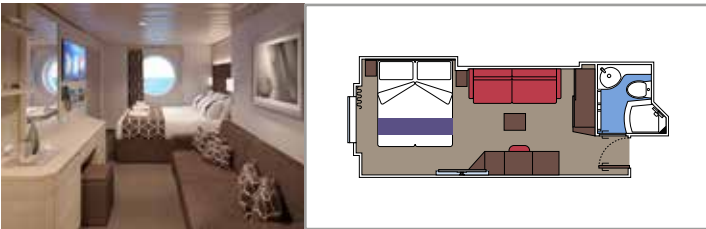

The images are representative only. Size, layout and furniture may vary (within the same cabin category).

INCLUDED FACILITIES

- Luxury suites with premium interiors
- Some Suites have balcony with private whirlpool
- Spacious wardrobe
- Comfortable double bed or single beds (on request)
- Bathroom with large shower and/or bathtub
- Interactive TV, telephone, safe, minibar and air conditioning
- Wifi connection included

 Cabin size (m²)

 Balcony size (m²)

 Deck location

 Accommodating up to

BALCONY

INCLUDED FACILITIES

- Some cabins have balcony overlooking the Promenade
- Some cabins have partial view
- Sitting area with sofa
- Wardrobe
- Comfortable double bed which can be converted in two single beds (on request)
- Bathroom with shower and hairdryer
- Interactive TV, telephone, safe, minibar and air conditioning
- Wifi connection available (for a fee)

 Balcony size (m²)

 Deck location

 Accommodating up to

OCEAN VIEW

INCLUDED FACILITIES

- Window with sea view
- Comfortable double bed or single beds (on request)
- Bathroom with shower and hairdryer
- Interactive TV, telephone, safe, minibar and air conditioning
- Wifi connection available (for a fee)

 ≈16
  10-12
  4

DELUXE OCEAN VIEW

OR1

 ≈15-16
  5-9
  4

STUDIO OCEAN VIEW

OS

 ≈12
  5-14
  1

The images are representative only. Size, layout and furniture may vary (within the same cabin category).